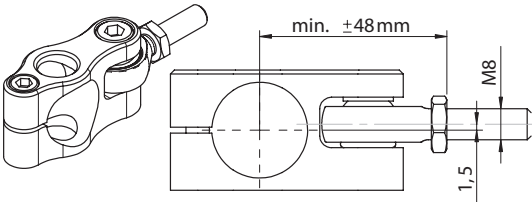

Wilbers
Performance Suspension

875-0001-00

875-0002-00

875-0003-00

875-0004-00

875-0005-00

875-0006-00

875-0007-00

875-0008-00